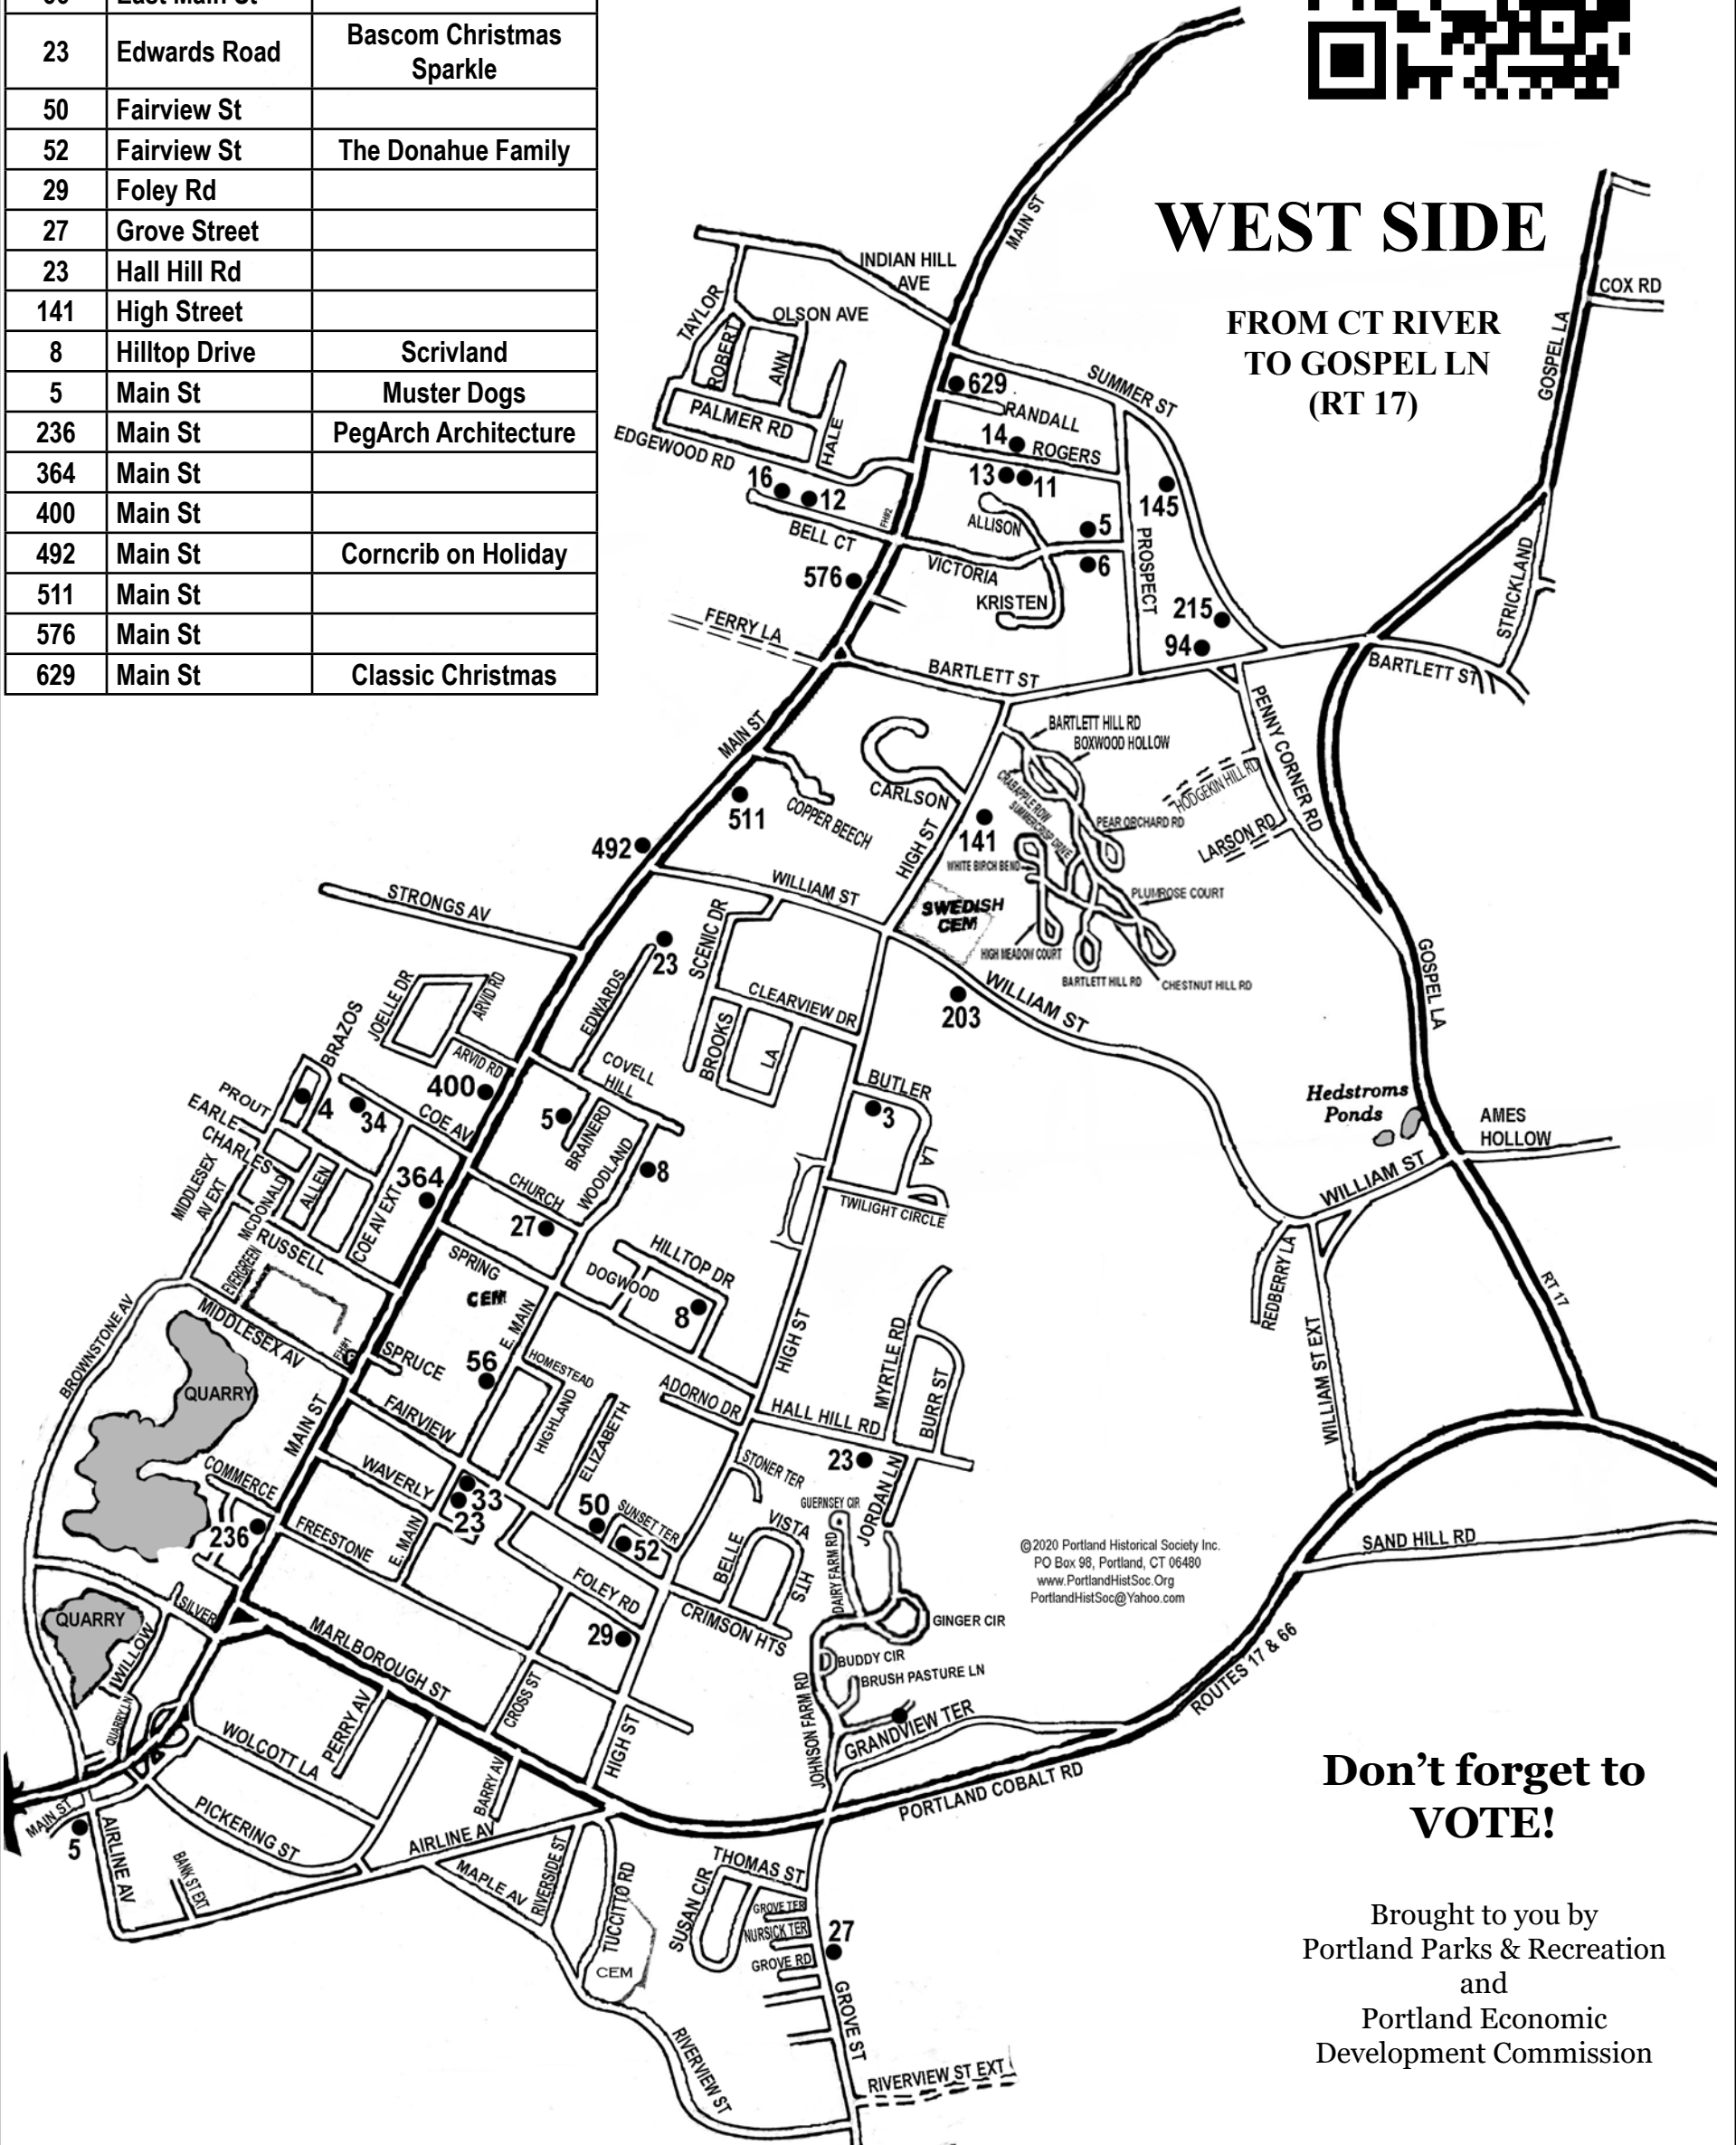

WEST SIDE

FROM CT RIVER
TO GOSPEL LN
(RT 17)

©2020 Portland Historical Society Inc.
PO Box 98, Portland, CT 06480
www.PortlandHistSoc.org
PortlandHistSoc@Yahoo.com

**Don't forget to
VOTE!**

Brought to you by
Portland Parks & Recreation
and
Portland Economic
Development Commission

2020 PORTLAND CT TRAIL OF LIGHTS - FRIDAY & SATURDAY - 6-8 PM - 12/18, 12/19, 12/25, 12/26/20, 1/1, 1/2/21

2020 PORTLAND CT TRAIL OF LIGHTS - FRIDAY & SATURDAY - 6-8 PM - 12/18, 12/19, 12/25, 12/26/20, 1/1, 1/2/21